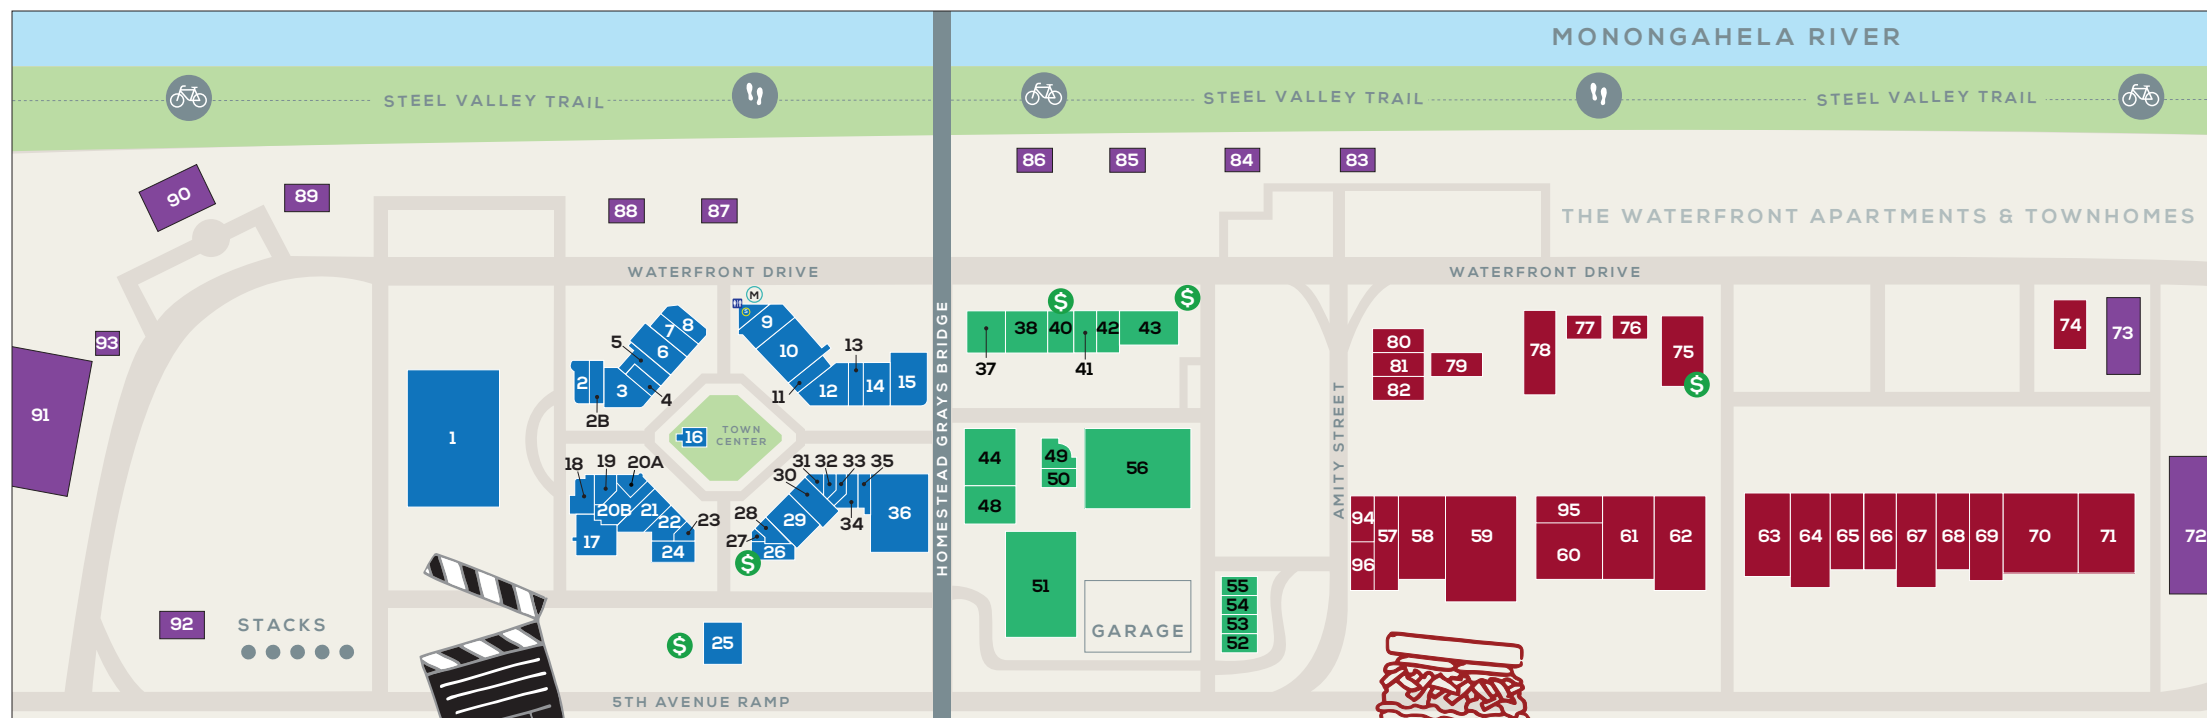

CHILDREN'S STORES

5	Carhartt	368.5608
21	Carter's	462.8393
7	The Children's Place	462.9582
69	Old Navy	530.1692

APPAREL – MEN'S

5	Carhartt	368.5608
94	DXL Big + Tall	462.4258
12	Express Factory Outlet	462.9390
55	Men's Wearhouse	464.2524
69	Old Navy	530.1692

DINING & CAFES

17	Bravo Italian Kitchen	461.1444
2	Burgatory	461.2200
76	Chick-fil-A	462.9202
74	Chipotle	Coming Soon
56	Dave & Buster's	462.1500
83	Eat'n Park	464.7275
48	El Campesino	368.8341
19	Jimmy John's	461.1290
92	Longhorn Steakhouse	476.8195
78	McDonald's	461.1002
24	Panera Bread	464.1244
25	P.F. Chang's	464.0640
44	Primanti Bros.	461.1469
86	Red Robin	461.2044
43	Rock Bottom Restaurant & Brewery	685.6010
18	Shorty's Tap x Taco	235.9758
16	Starbucks	461.2500
85	Storming Crab	368.8789
84	Uno Chicago Grill	462.8667
37	Yokoso Japanese Steakhouse	461.8800

ENTERTAINMENT

1	AMC Theatres	462.6550
56	Dave & Buster's	462.1500
49	Improv Comedy Club	462.5233
69	New Dimension Comics	655.8661
20A	Paint Monkey	779.1012
71	Urban Air	878.206.7113

SWEETS & TREATS

27	Fudge Farm	461.4351
2B	Rocket Fizz	461.6462

All numbers are in area code 412 unless otherwise noted.

M	The Waterfront Management Office	behind Ethan Allen
if	Restrooms	next to Ethan Allen
bicycle	Bicycle	Steel Valley Trail
\$	ATM	Bank of America, Chase Bank, First Commonwealth Bank, PNC next to P.F. Chang's & PNC near Rock Bottom
	Parking Garage	next to Dave & Buster's