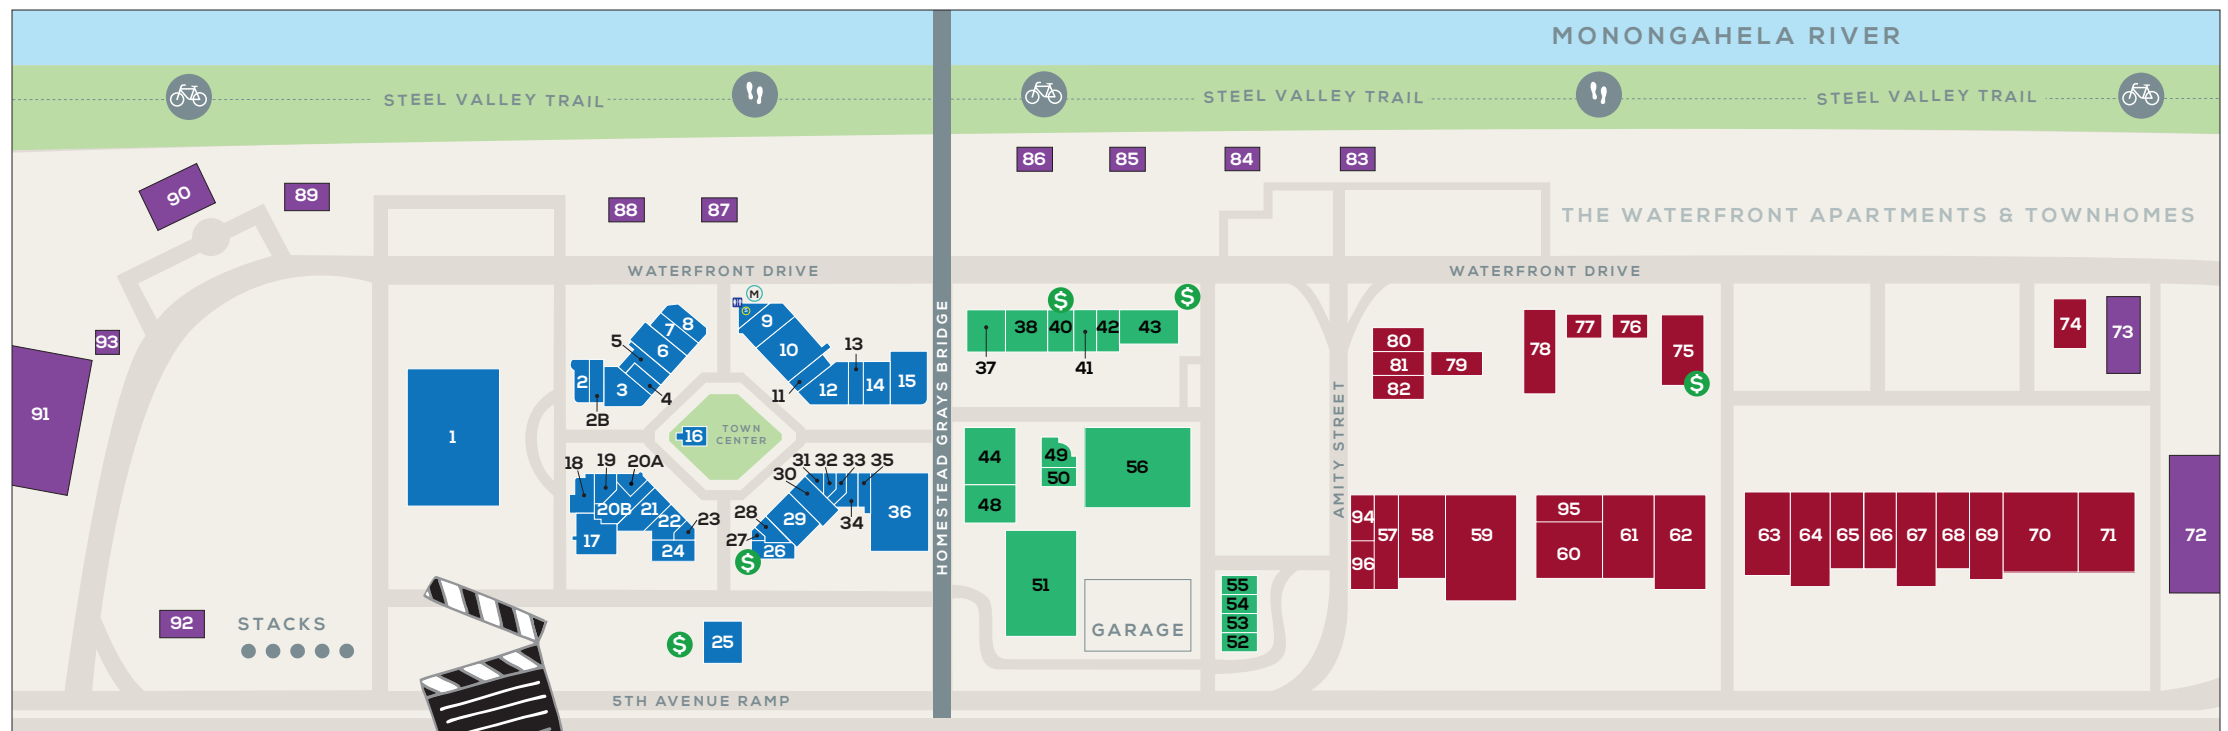

DEPARTMENT STORES

91	Costco	205.1002
59	Target	464.2522

APPAREL – WOMEN'S

5	Carhartt	368.5608
12	Express Factory Outlet	462.9390
30	LOFT	462.9719
61	Marshalls	476.0193
69	Old Navy	530.1692
64	Ross Dress for Less	461.4020
66	Scrubs & Beyond	461.1535
67	TJ Maxx	464.8455
8	Torrid	368.6951

CHILDREN'S STORES

5	Carhartt	368.5608
21	Carter's	462.8393
7	The Children's Place	462.9582
69	Old Navy	530.1692

APPAREL – MEN'S

5	Carhartt	368.5608
94	DXL Big + Tall	462.4258
12	Express Factory Outlet	462.9390
55	Men's Wearhouse	464.2524
69	Old Navy	530.1692

DINING & CAFES

17	Bravo Italian Kitchen	461.1444
2	Burgatory	461.2200
76	Chick-fil-A	462.9202
56	Dave & Buster's	462.1500
83	Eat'n Park	464.7275
48	El Campesino	368.8341
19	Jimmy John's	461.1290
92	Longhorn Steakhouse	476.8195
78	McDonald's	461.1002
24	Panera Bread	464.1244
25	P.F. Chang's	464.0640
44	Primanti Bros.	461.1469
86	Red Robin	461.2044
43	Rock Bottom Restaurant & Brewery	685.6010
18	Shorty's Tap x Taco	235.9758
16	Starbucks	461.2500
85	Storming Crab	Coming Soon
84	Uno Chicago Grill	462.8667
37	Yokoso Japanese Steakhouse	461.8800

ENTERTAINMENT

1	AMC Theatres	462.6550
56	Dave & Buster's	462.1500
49	Improv Comedy Club	462.5233
69	New Dimension Comics	655.8661
20A	Paint Monkey	779.1012
50	Throw Axe	368.8963
71	Urban Air	878.206.7113

SWEETS & TREATS

27	Fudge Farm	461.4351
2B	Rocket Fizz	461.6462

MUSIC, BOOKS & GIFTS

36	Barnes & Noble	462.5743
61	Marshalls	476.0193
69	New Dimension Comics	655.8661
64	Ross Dress for Less	461.4020
67	TJ Maxx	464.8455
28	Yankee Candle	461.5156

PETS

68	Petco	461.1229

ARTS & CRAFTS

70	Michaels	461.4920
20A	Paint Monkey	779.1012

HEALTH, BATH & BEAUTY

80	Aspen Dental	462.4400
11	Bath & Body Works	462.9037
13	Europe Nails & Spa	205.3747
33	GNC	461.1381
15	ULTA Beauty	461.4913
82	Visionworks	462.8198

SHOES

34	Appalachian Running Company	464.1002
63	DSW	464.5190
29	Famous Footwear	205.1055
23	Journeys	461.6477
35	Shoe Fly	464.1007

HOME GOODS

62	Bed Bath & Beyond	464.5531
9	Ethan Allen	462.3547
72	Lowe's Home Improvement	461.8002
61	Marshalls	476.0193
65	Mattress Firm	461.2936
64	Ross Dress for Less	461.4020
79	Sleep Number	685.6026
67	TJ Maxx	464.8455
28	Yankee Candle	461.5156

JEWELRY, HANDBAGS & ACCESSORIES

32	Claire's	462.6110
12	Express Factory Outlet	462.9390
30	LOFT	462.9719
61	Marshalls	476.0193
64	Ross Dress for Less	461.4020
31	Sunglass Hut	461.3457
67	TJ Maxx	464.8455

SPECIALTY STORES & SERVICES

40	Bank of America	368.3295
26	Chase Bank	368.3565
10	COhatch	878.332.2610
93	Costco Fuel	205.1002
96	Fine Wine & Good Spirits	464.2574
75	First Commonwealth Bank	886.2501
77	GetGo	462.9092
60	Giant Eagle	464.6600
53	H&R Block	461.5750
69	New Dimension Comics	655.8661
52	PNC Bank	461.8513
4	Pennsylvania Wine Cellar	462.4646

MONONGAHELA RIVER

THE WATERFRONT APARTMENTS & TOWNHOMES

SPORTS & FITNESS

57	Crunch Fitness	461.2759
58	Dick's Sporting Goods	476.9940
38	Rally House	550.0355
14	Waterfront MMA Academy	818.0102

ELECTRONICS

81	AT&T	461.0427
54	T-Mobile	462.8800
41	Verizon Wireless	462.3802
20B	Xfinity Store	800.934.6489

HOTELS

90	Courtyard by Marriott	462.7301
89	Hampton Inn & Suites	462.4226
73	Holiday Inn Express	205.3904

OFFICES

51	Commonwealth Charter Academy (CCA)	844.590.2864
51	Siemens Mobility Group	368.3383

APARTMENTS

Waterfront Apartments & Town Homes	476.3377

All numbers are in area code 412 unless otherwise noted.

- **M** The Waterfront Management Office .....behind **Ethan Allen**
- **if** Restrooms .....next to **Ethan Allen**
- **b** Bicycle .....Steel Valley Trail
- **S** ATM .....**Bank of America, Chase Bank, First Commonwealth Bank, PNC** next to **P.F. Chang's** & **PNC** near **Rock Bottom**
- **Parking Garage** .....next to **Dave & Buster's**