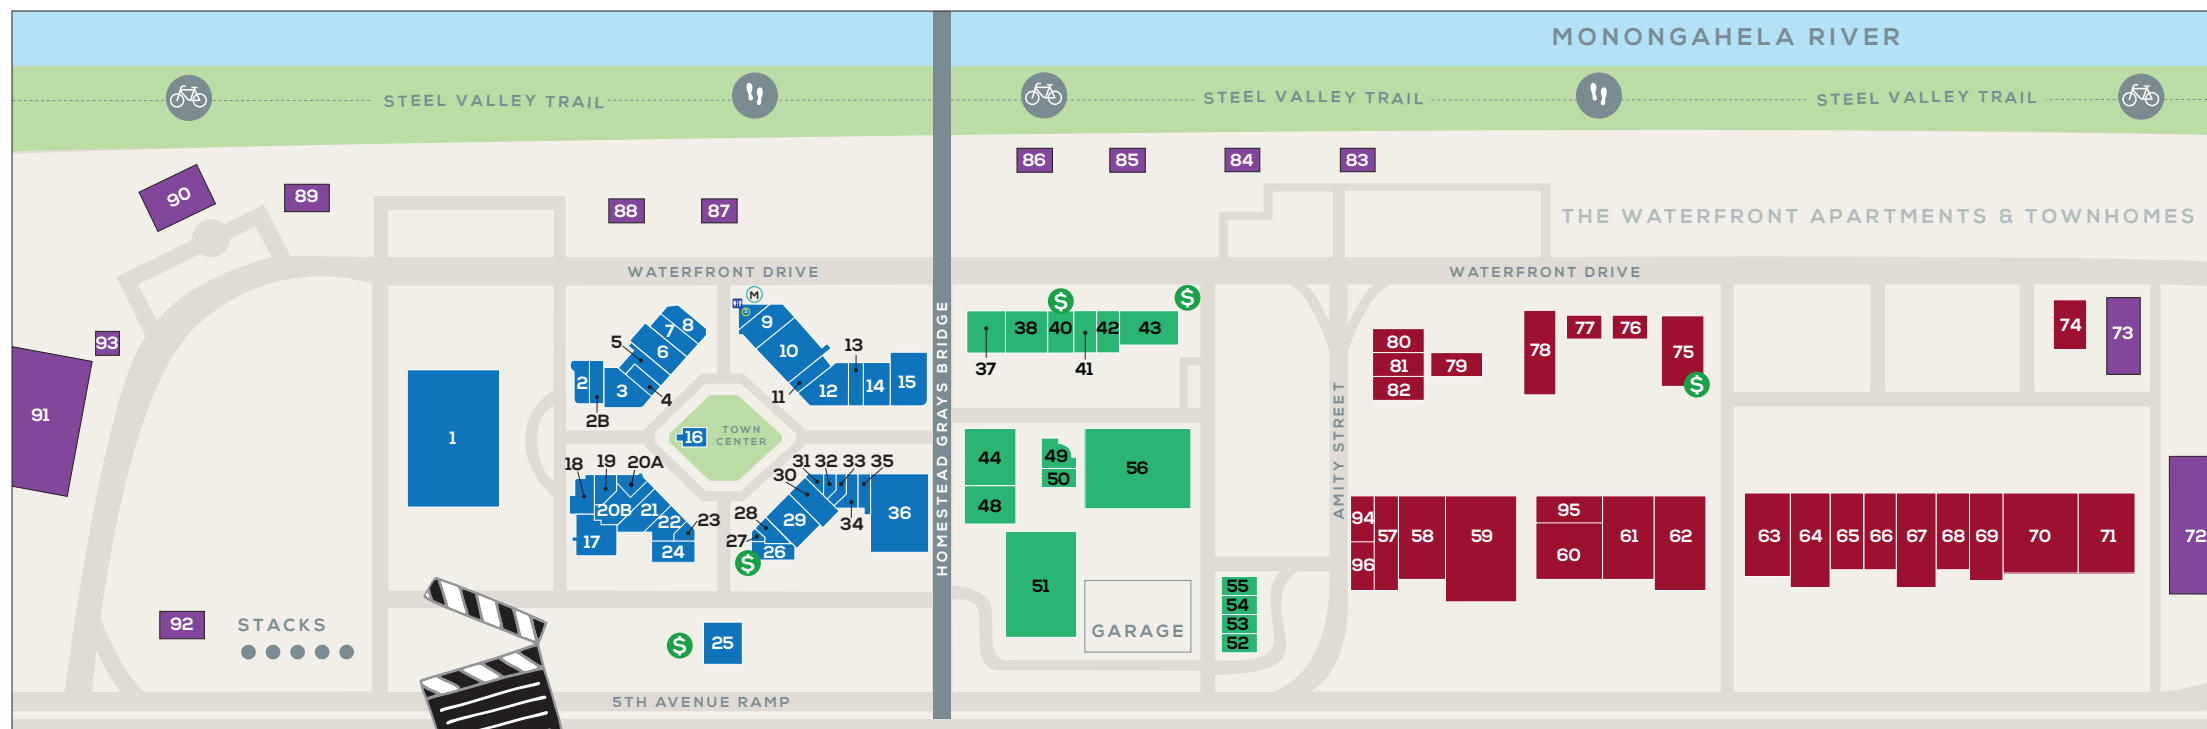

91	Costco	205.1002
59	Target	464.2522

APPAREL – WOMEN'S

5	Carhartt	368.5608
12	Express Factory Outlet	462.9390
30	LOFT	462.9719
61	Marshalls	476.0193
69	Old Navy	530.1692
64	Ross Dress for Less	461.4020
66	Scrubs & Beyond	461.1535
67	TJ Maxx	464.8455
8	Torrid	368.6951
3	Versona	461.2614

CHILDREN'S STORES

5	Carhartt	368.5608
21	Carter's	462.8393
7	The Children's Place	462.9582
69	Old Navy	530.1692

APPAREL – MEN'S

5	Carhartt	368.5608
94	DXL Big + Tall	462.4258
12	Express Factory Outlet	462.9390
55	Men's Wearhouse	464.2524
69	Old Navy	530.1692

DINING & CAFES

42	Boards & Baskets	530.2194
17	Bravo Italian Kitchen	461.1444
2	Burgatory	461.2200
76	Chick-fil-A	462.9202
56	Dave & Buster's	462.1500
83	Eat 'n Park	464.7275
48	El Campesino	368.8341
19	Jimmy John's	461.1290
92	Longhorn Steakhouse	476.8195
78	McDonald's	461.1002
24	Panera Bread	464.1244
25	P.F. Chang's	464.0640
44	Primanti Bros.	461.1469
86	Red Robin	461.2044
43	Rock Bottom Restaurant & Brewery	685.6010
18	Shorty's Tap x Taco	Coming Soon
16	Starbucks	461.2500
85	Storming Crab	Coming Soon
84	Uno Chicago Grill	462.8667
37	Yokoso Japanese Steakhouse	461.8800

ENTERTAINMENT

1	AMC Theatres	462.6550
56	Dave & Buster's	462.1500
49	Improv Comedy Club	462.5233
69	New Dimension Comics	655.8661
20A	Paint Monkey	779.1012
50	Throw Axe	368.8963
71	Urban Air	Coming Soon

SWEETS & TREATS

27	Fudge Farm	461.4351
2B	Rocket Fizz	461.6462

MUSIC, BOOKS & GIFTS

36	Barnes & Noble	462.5743
42	Boards & Baskets	530.2194
61	Marshalls	476.0193
69	New Dimension Comics	655.8661
64	Ross Dress for Less	461.4020
67	TJ Maxx	464.8455
28	Yankee Candle	461.5156

PETS

68	Petco	461.1229

ARTS & CRAFTS

70	Michaels	461.4920
20A	Paint Monkey	779.1012

HEALTH, BATH & BEAUTY

80	Aspen Dental	462.4400
11	Bath & Body Works	462.9037
13	Europe Nails & Spa	205.3747
33	GNC	461.1381
15	ULTA Beauty	461.4913
82	Visionworks	462.8198

SHOES

34	Appalachian Running Company	464.1002
63	DSW	464.5190
29	Famous Footwear	205.1055
23	Journeys	461.6477
35	Shoe Fly	464.1007

HOME GOODS

62	Bed Bath & Beyond	464.5531
9	Ethan Allen	462.3547
72	Lowe's Home Improvement	461.8002
61	Marshalls	476.0193
65	Mattress Firm	461.2936
64	Ross Dress for Less	461.4020
79	Sleep Number	685.6026
67	TJ Maxx	464.8455
28	Yankee Candle	461.5156

JEWELRY, HANDBAGS & ACCESSORIES

32	Claire's	462.6110
12	Express Factory Outlet	462.9390
30	LOFT	462.9719
61	Marshalls	476.0193
64	Ross Dress for Less	461.4020
31	Sunglass Hut	461.3457
67	TJ Maxx	464.8455
3	Versona	461.2614

SPECIALTY STORES & SERVICES

40	Bank of America	368.3295
42	Boards & Baskets	530.2194
26	Chase Bank	368.3565
93	Costco Fuel	205.1002
96	Fine Wine & Good Spirits	464.2574
75	First Commonwealth Bank	886.2501
77	GetGo	462.9092
60	Giant Eagle	464.6600
53	H&R Block	461.5750
69	New Dimension Comics	655.8661
52	PNC Bank	461.8513
4	Pennsylvania Wine Cellar	462.4646

MONONGAHELA RIVER

THE WATERFRONT APARTMENTS & TOWNHOMES

SPORTS & FITNESS

57	Crunch Fitness	461.2759
58	Dick's Sporting Goods	476.9940
38	Rally House	550.0355
14	Waterfront MMA Academy	818.0102

ELECTRONICS

81	AT&T	461.0427
54	T-Mobile	462.8800
41	Verizon Wireless	462.3802
20B	Xfinity Store	800.934.6489

HOTELS

90	Courtyard by Marriott	462.7301
89	Hampton Inn & Suites	462.4226
73	Holiday Inn Express	205.3904

OFFICES

51	Commonwealth Charter Academy (CCA)	844.590.2864
51	Siemens Mobility Group	368.3383

APARTMENTS

Waterfront Apartments & Town Homes	476.3377

All numbers are in area code 412 unless otherwise noted.

The Waterfront Management Office	behind Ethan Allen
Restrooms	next to Ethan Allen
Bicycle	Steel Valley Trail
ATM	Bank of America, Chase Bank, First Commonwealth Bank, PNC next to P.F. Chang's & PNC near Rock Bottom
Parking Garage	next to Dave & Buster's