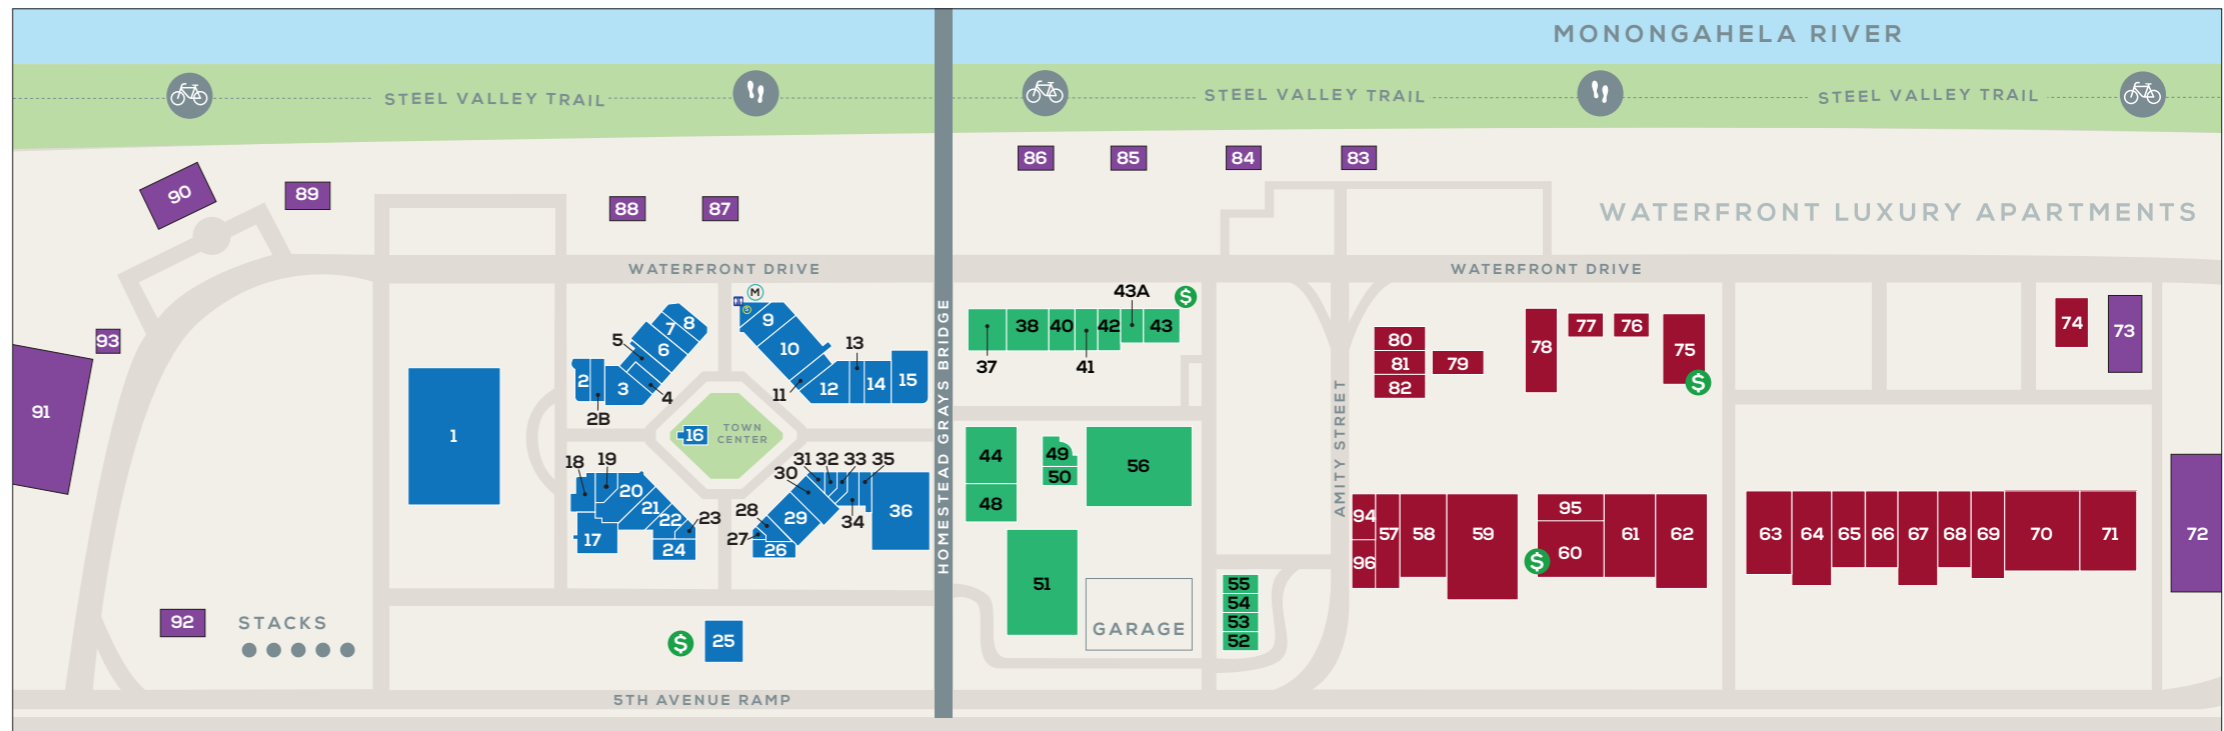

CHILDREN'S STORES

5	Carhartt.....	368.5608
21	Carter's.....	462.8393
7	The Children's Place.....	462.9582
10	Gap Kids.....	461.5877
22	Justice.....	462.7215

APPAREL - MEN'S

5	Carhartt.....	368.5608
94	Destination XL.....	462.4258
12	Express.....	462.9390
10	Gap.....	461.5877
55	Men's Wearhouse.....	464.2524

DINING & CAFES

18	Bar Louie.....	462.6400
17	Bravol Cucina Italiana.....	461.1444
2	Burgatory.....	461.2200
40	Cakery Square.....	514.9443
76	Chick-fil-A.....	462.9202
56	Dave & Buster's.....	462.1500
83	Eat'n Park.....	464.7275
48	El Campesino.....	Coming Soon
19	Jimmy John's.....	461.1290
92	Longhorn Steakhouse.....	476.8195
78	McDonald's.....	461.1002
87	Mitchell's Fish Market.....	476.8844
24	Panera Bread.....	464.1244
25	P.F. Chang's.....	464.0640
44	Primanti Bros.....	461.1469
86	Red Robin.....	461.2044
43	Rock Bottom Brewery.....	462.2739
16	Starbucks.....	461.2500
74	Steak 'n Shake.....	461.6545
85	TGI Friday's.....	462.8443
84	Uno Chicago Grill.....	462.8667
37	Yokoso Japanese Steakhouse.....	461.8800

ENTERTAINMENT

1	AMC Theatres.....	462.6550
56	Dave & Buster's.....	462.1500
49	Improv Comedy Club.....	462.5233
26	Paint Monkey.....	770.4923
43A	Sing Sing Dueling Pianos.....	461.7426
50	Throw Axe.....	Coming Soon

SWEETS & TREATS

40	Cakery Square.....	514.9443
27	Fudge Farm.....	689.2500
28	Rocket Fizz.....	461.6462

MUSIC, BOOKS & GIFTS

36	Barnes & Noble.....	462.5743
61	Marshalls.....	476.0193
64	Ross Dress for Less.....	461.4020
67	TJ Maxx.....	464.8455
28	Yankee Candle.....	461.5156

PETS

68	Petco.....	461.1229

ARTS & CRAFTS

70	Michaels.....	461.4920
26	Paint Monkey.....	770.4923

HEALTH, BATH & BEAUTY

80	Aspen Dental.....	462.4400
11	Bath & Body Works.....	462.9037
13	Europe Nails & Spa.....	205.3747
42	Eyepolis.....	464.2020
33	GNC.....	461.1381
20	Natural Eyebrows Threading.....	368.8093
15	ULTA Beauty.....	461.4913
82	Visionworks.....	462.8198
79	The Vitamin Shoppe.....	461.2367

SHOES

63	DSW.....	464.5190
29	Famous Footwear.....	476.9960
35	Gordon Shoes.....	464.1007
23	Journeys.....	461.6477
34	New Balance.....	464.1002

HOME GOODS

62	Bed Bath & Beyond.....	464.5531
9	Ethan Allen.....	462.3547
72	Lowe's Home Improvement.....	461.8002
61	Marshalls.....	476.0193
65	Mattress Firm.....	461.2936
64	Ross Dress for Less.....	461.4020
67	TJ Maxx.....	464.8455
28	Yankee Candle.....	461.5156

JEWELRY, HANDBAGS & ACCESSORIES

3	Charming Charlie.....	461.0469
32	Claire's.....	462.6110
12	Express.....	462.9390
14	Lane Bryant.....	368.3013
30	LOFT.....	462.9719
61	Marshalls.....	476.0193
64	Ross Dress for Less.....	461.4020
31	Sunglass Hut.....	461.3457
67	TJ Maxx.....	464.8455

SPECIALTY STORES & SERVICES

93	Costco Fuel.....	205.1002
96	Fine Wine & Good Spirits.....	464.2574
75	First Commonwealth Bank.....	886.2501
77	Get Go.....	462.9092
60	Giant Eagle.....	464.6600
53	H&R Block.....	461.5750
95	PNC Bank (inside Giant Eagle).....	461.8512
52	PNC (New Branch).....	Coming Soon
4	Pennsylvania Wine Cellar.....	462.4646

MONONGAHELA RIVER

WATERFRONT LUXURY APARTMENTS

SPORTS & FITNESS

57	Crunch Fitness.....	461.2759
58	Dick's Sporting Goods.....	476.9940
88	Golden Triangle Bike Rental.....	600.0675
38	Rally House.....	474.2200

ELECTRONICS

81	AT&T.....	461.0427
71	Best Buy.....	476.8061
54	Sprint.....	462.8800
41	Verizon Wireless.....	462.3802

HOTELS

90	Courtyard Marriott.....	462.7301
89	Hampton Inn & Suites.....	462.4226
73	Holiday Inn Express.....	205.3904

All numbers are in area code 412, unless noted otherwise.

- **M** The Waterfront Management Office.....behind **Ethan Allen**
- **fb** Restrooms.....next to **Ethan Allen**
- **B** Bicycle.....**Steel Valley Trail**
- **$** ATM.....**PNC next to P.F. Chang's, PNC in Giant Eagle, PNC near Rock Bottom & First Commonwealth Bank**
- **Parking Garage**.....next to **Dave & Buster's**