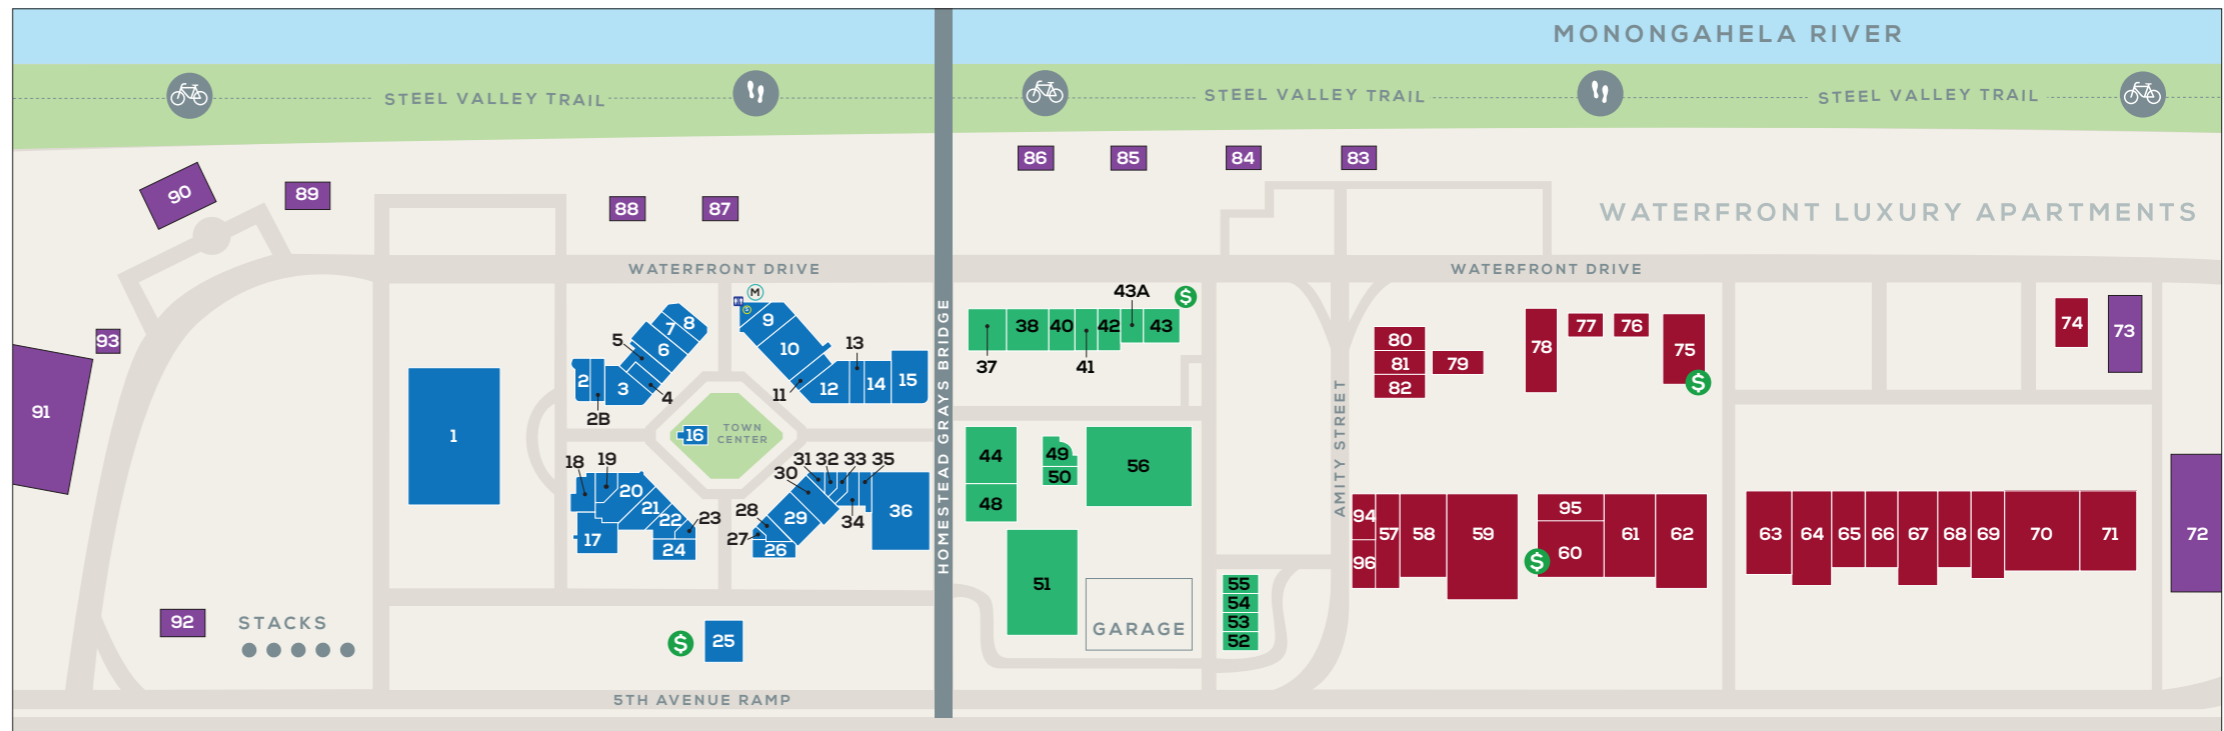

CHILDREN’S STORES

5	Carhartt.....	368.5608
21	Carter’s.....	462.8393
7	The Children’s Place.....	462.9582
10	Gap Kids.....	461.5877
22	Justice.....	462.7215

APPAREL – MEN’S

5	Carhartt.....	368.5608
94	Destination XL.....	462.4258
12	Express.....	462.9390
10	Gap.....	461.5877
55	Men’s Wearhouse.....	464.2524

DINING & CAFES

18	Bar Louie.....	462.6400
17	Bravol Cucina Italiana.....	461.1444
2	Burgatory.....	461.2200
40	Cakery Square.....	514.9443
76	Chick-fil-A.....	462.9202
56	Dave & Buster’s.....	462.1500
83	Eat’n Park.....	464.7275
48	El Campesino.....	Coming Soon
19	Jimmy John’s.....	461.1290
92	Longhorn Steakhouse.....	476.8195
78	McDonald’s.....	461.1002
87	Mitchell’s Fish Market.....	476.8844
24	Panera Bread.....	464.1244
25	P.F. Chang’s.....	464.0640
44	Primanti Bros.....	461.1469
86	Red Robin.....	461.2044
43	Rock Bottom Brewery.....	462.2739
16	Starbucks.....	461.2500
74	Steak ‘n Shake.....	461.6545
85	TGI Friday’s.....	462.8443
84	Uno Chicago Grill.....	462.8667
37	Yokoso Japanese Steakhouse.....	461.8800

ENTERTAINMENT

1	AMC Theatres.....	462.6550
56	Dave & Buster’s.....	462.1500
49	Improv Comedy Club.....	462.5233
26	Paint Monkey.....	770.4923
43A	Sing Sing Dueling Pianos.....	461.7426
50	Throw Axe.....	Coming Soon

SWEETS & TREATS

40	Cakery Square.....	514.9443
27	Fudge Farm.....	689.2500
28	Rocket Fizz.....	461.6462

MUSIC, BOOKS & GIFTS

36	Barnes & Noble.....	462.5743
61	Marshalls.....	476.0193
64	Ross Dress for Less.....	461.4020
67	TJ Maxx.....	464.8455
28	Yankee Candle.....	461.5156

PETS

68	Petco.....	461.1229

ARTS & CRAFTS

70	Michaels.....	461.4920
26	Paint Monkey.....	770.4923

HEALTH, BATH & BEAUTY

80	Aspen Dental.....	462.4400
11	Bath & Body Works.....	462.9037
13	Europe Nails & Spa.....	205.3747
42	Eyepolis.....	464.2020
33	GNC.....	461.1381
20	Natural Eyebrows Threading.....	368.8093
15	ULTA Beauty.....	461.4913
82	Visionworks.....	462.8198
79	The Vitamin Shoppe.....	461.2367

SHOES

63	DSW.....	464.5190
29	Famous Footwear.....	476.9960
35	Gordon Shoes.....	464.1007
23	Journeys.....	461.6477
34	New Balance.....	464.1002

HOME GOODS

62	Bed Bath & Beyond.....	464.5531
9	Ethan Allen.....	462.3547
72	Lowe’s Home Improvement.....	461.8002
61	Marshalls.....	476.0193
65	Mattress Firm.....	461.2936
64	Ross Dress for Less.....	461.4020
67	TJ Maxx.....	464.8455
28	Yankee Candle.....	461.5156

JEWELRY, HANDBAGS & ACCESSORIES

3	Charming Charlie.....	461.0469
32	Claire’s.....	462.6110
12	Express.....	462.9390
14	Lane Bryant.....	368.3013
30	LOFT.....	462.9719
61	Marshalls.....	476.0193
64	Ross Dress for Less.....	461.4020
31	Sunglass Hut.....	461.3457
67	TJ Maxx.....	464.8455

SPECIALTY STORES & SERVICES

93	Costco Fuel.....	205.1002
96	Fine Wine & Good Spirits.....	464.2574
75	First Commonwealth Bank.....	886.2501
77	Get Go.....	462.9092
60	Giant Eagle.....	464.6600
53	H&R Block.....	461.5750
95	PNC Bank (inside Giant Eagle).....	461.8512
52	PNC (New Branch).....	Coming Soon
4	Pennsylvania Wine Cellar.....	462.4646

MONONGAHELA RIVER

WATERFRONT LUXURY APARTMENTS

SPORTS & FITNESS

57	Crunch Fitness.....	461.2759
58	Dick’s Sporting Goods.....	476.9940
88	Golden Triangle Bike Rental.....	600.0675
38	Rally House.....	474.2200

ELECTRONICS

81	AT&T.....	461.0427
71	Best Buy.....	476.8061
54	Sprint.....	462.8800
41	Verizon Wireless.....	462.3802

HOTELS

90	Courtyard Marriott.....	462.7301
89	Hampton Inn & Suites.....	462.4226
73	Holiday Inn Express.....	205.3904

All numbers are in area code 412, unless noted otherwise.

- **M** The Waterfront Management Office.....behind **Ethan Allen**
- **fb** Restrooms.....next to **Ethan Allen**
- **B** Bicycle.....**Steel Valley Trail**
- **$** ATM.....**PNC next to P.F. Chang’s, PNC in Giant Eagle, PNC near Rock Bottom & First Commonwealth Bank**
- **Parking Garage**.....next to **Dave & Buster’s**